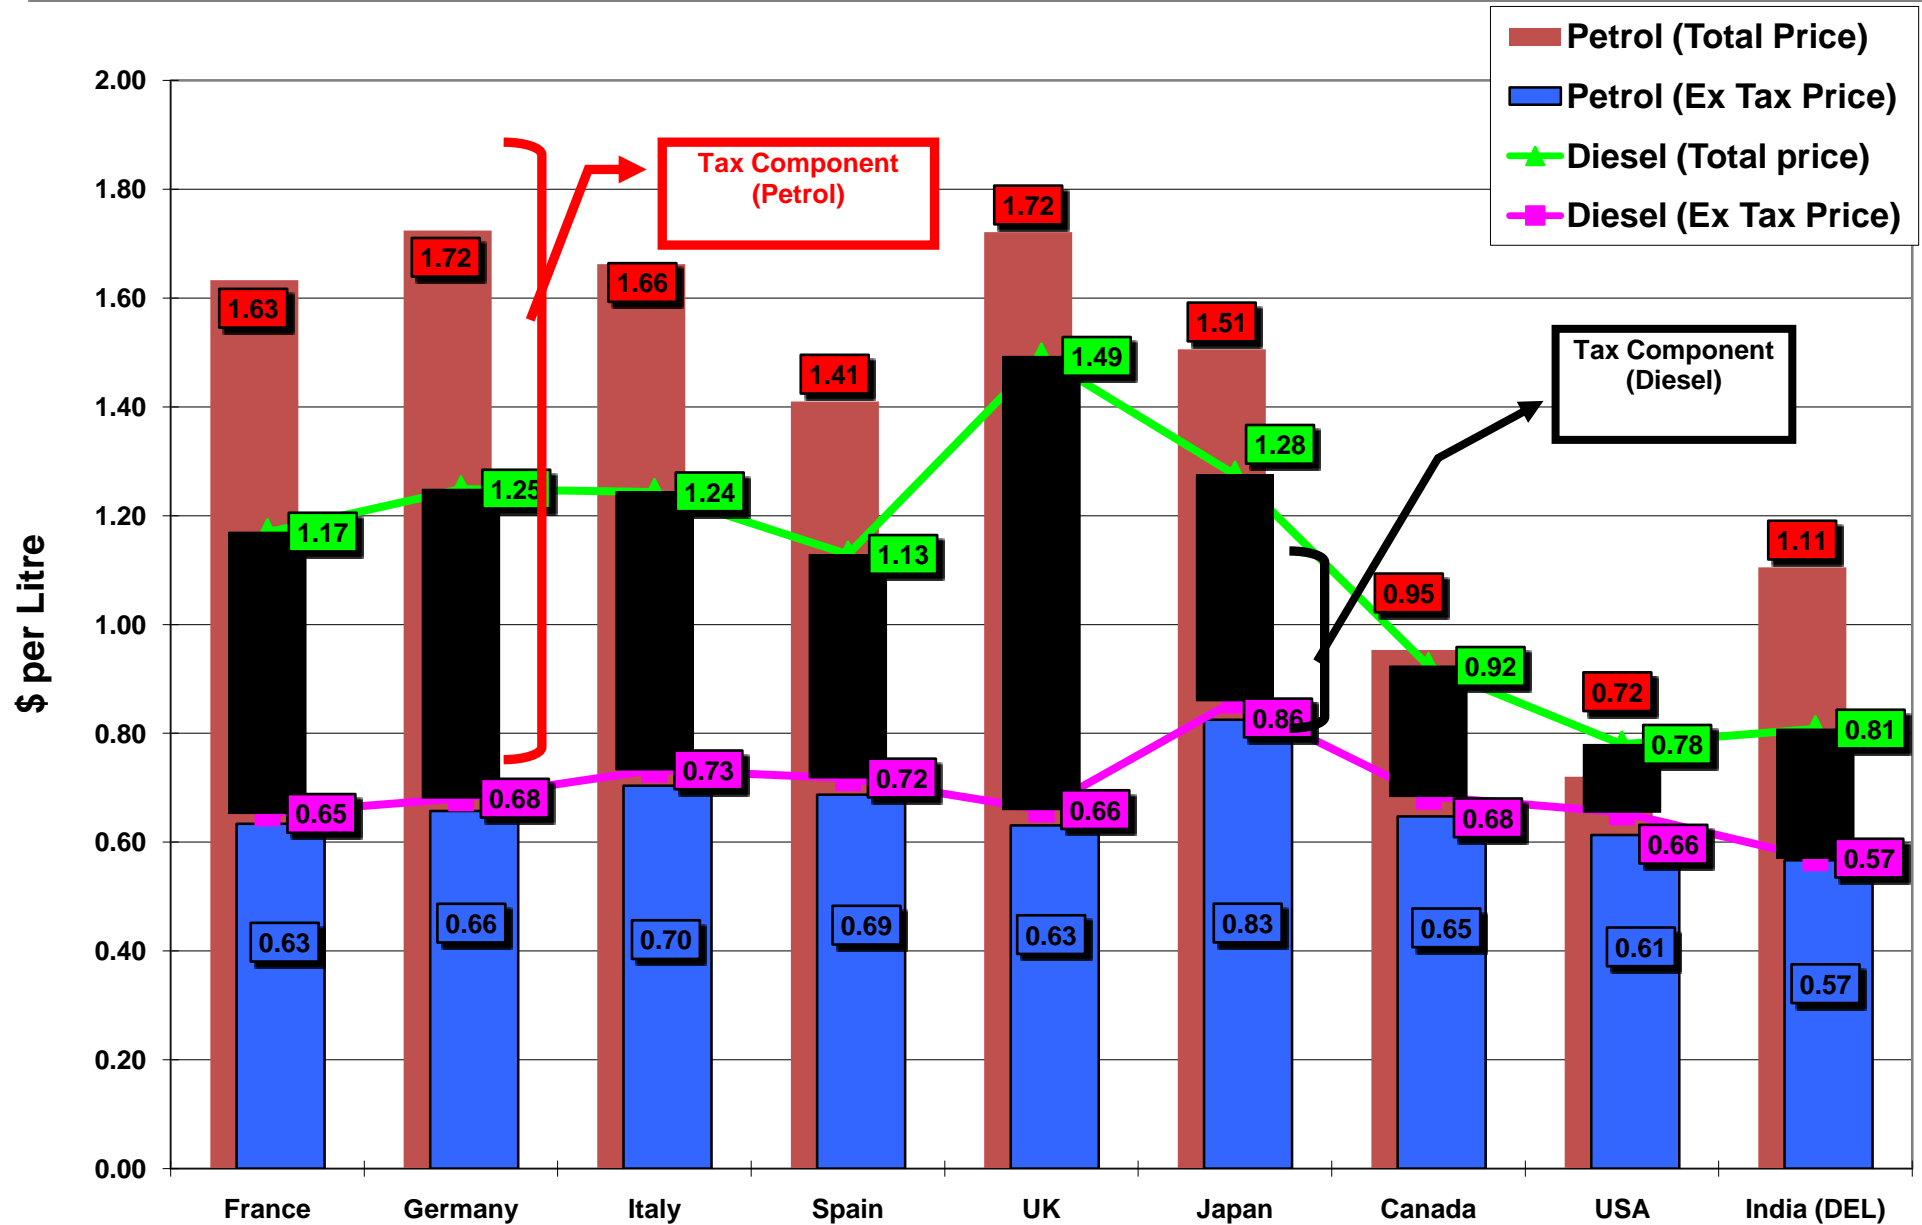

# Comparison of Total Price & Ex Tax price of Petrol/Diesel with Developed countries - June 2010

Source: Developed countries as per IEA data (June10)

\$/Rs=46.56